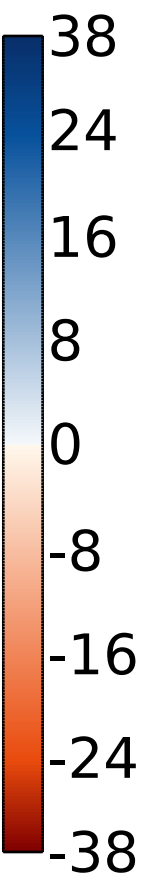

# Anomalies for December 2024

Data: ERA5 / soil moisture ERA5-Land. Reference period: 1991-2020. Credit: C3S/ECMWF

### Precipitation (mm/day)

### Surface air relative humidity (%)

### 0-7 cm volumetric soil moisture (%)

PROGRAMME OF  
THE EUROPEAN UNION

IMPLEMENTED BY

Climate  
Change Service