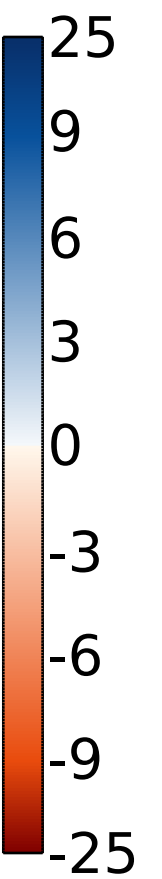

# Anomalies for December 2024

Data: ERA5 / soil moisture ERA5-Land. Reference period: 1991-2020. Credit: C3S/ECMWF

### Precipitation (mm/day)

### Surface air relative humidity (%)

### 0-7 cm volumetric soil moisture (%)

PROGRAMME OF  
THE EUROPEAN UNION

IMPLEMENTED BY

Climate  
Change Service