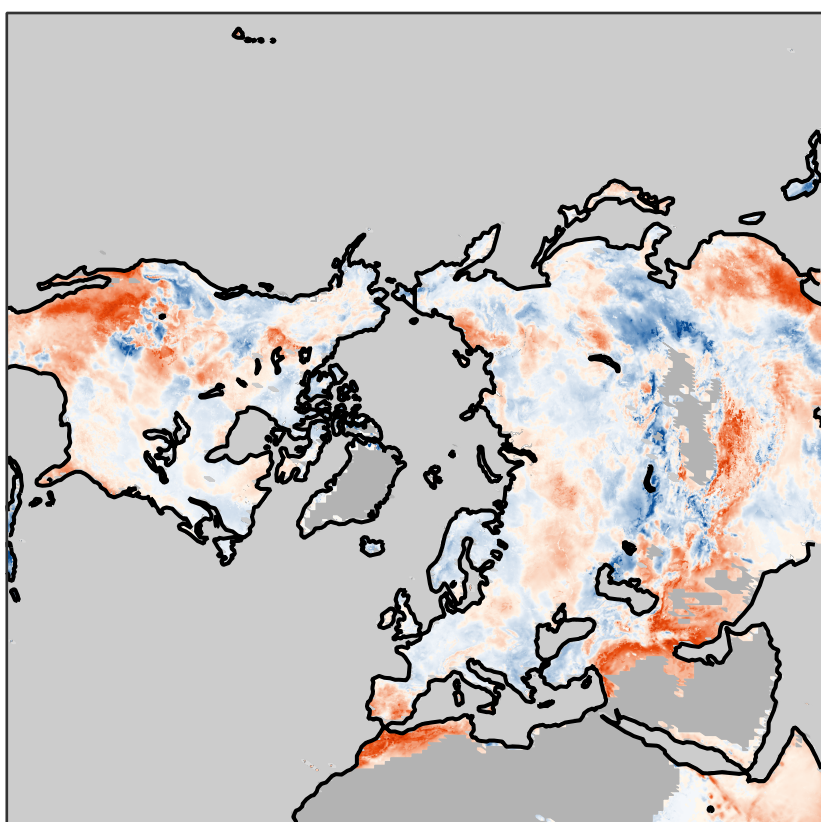

0-7 cm volumetric soil moisture (%)

PROGRAMME OF
THE EUROPEAN UNION

IMPLEMENTED BY

Climate
Change Service