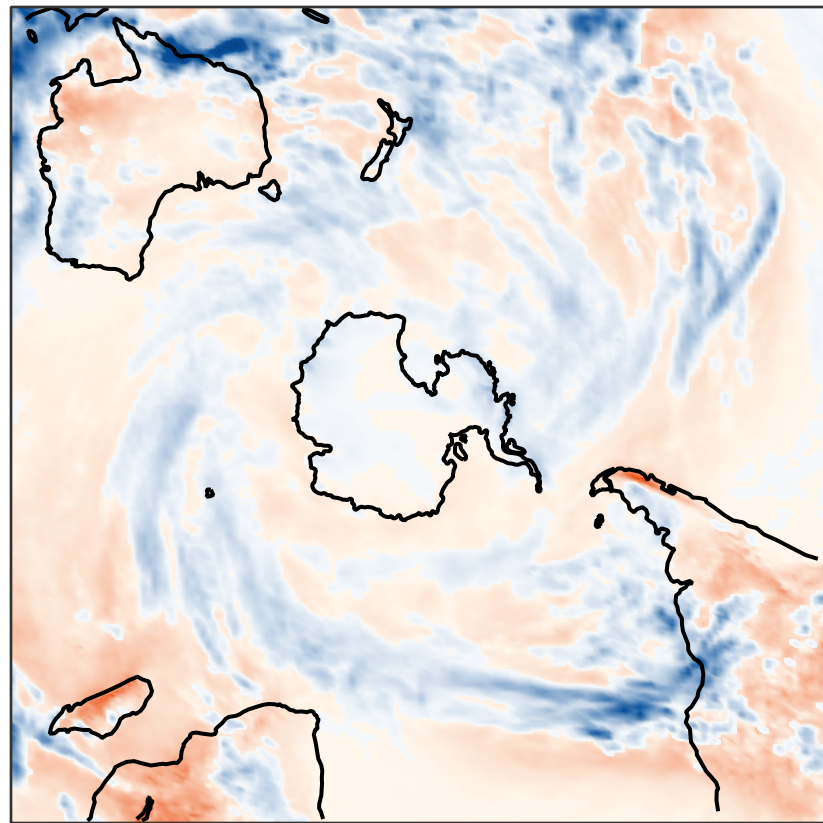

# Anomalies for December 2024

Data: ERA5 / soil moisture ERA5-Land. Reference period: 1991-2020. Credit: C3S/ECMWF

### Precipitation (mm/day)