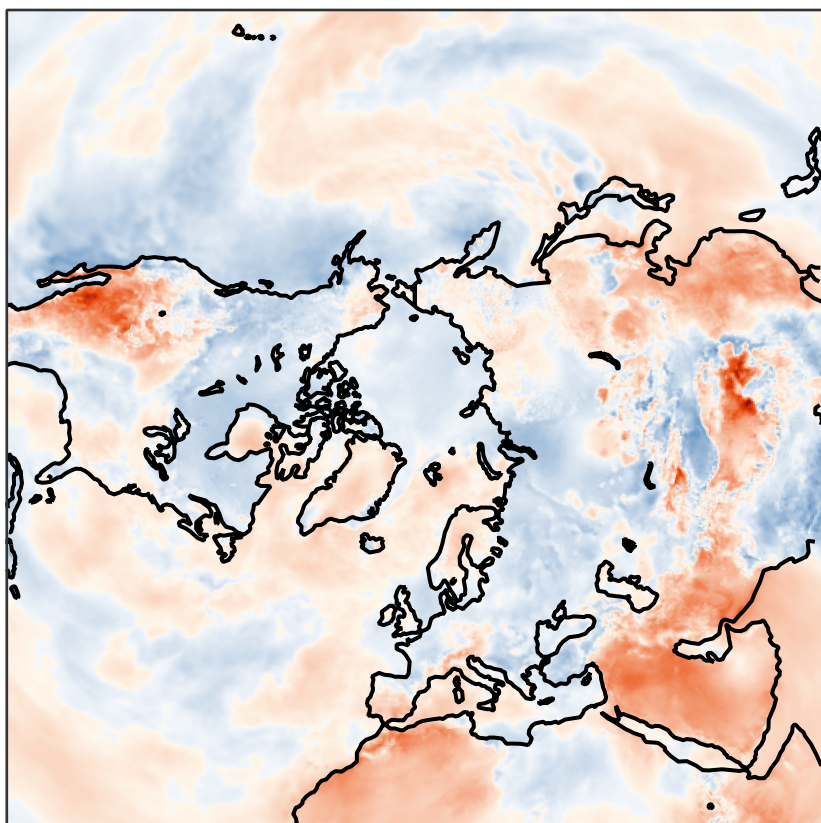

Surface air relative humidity (%)