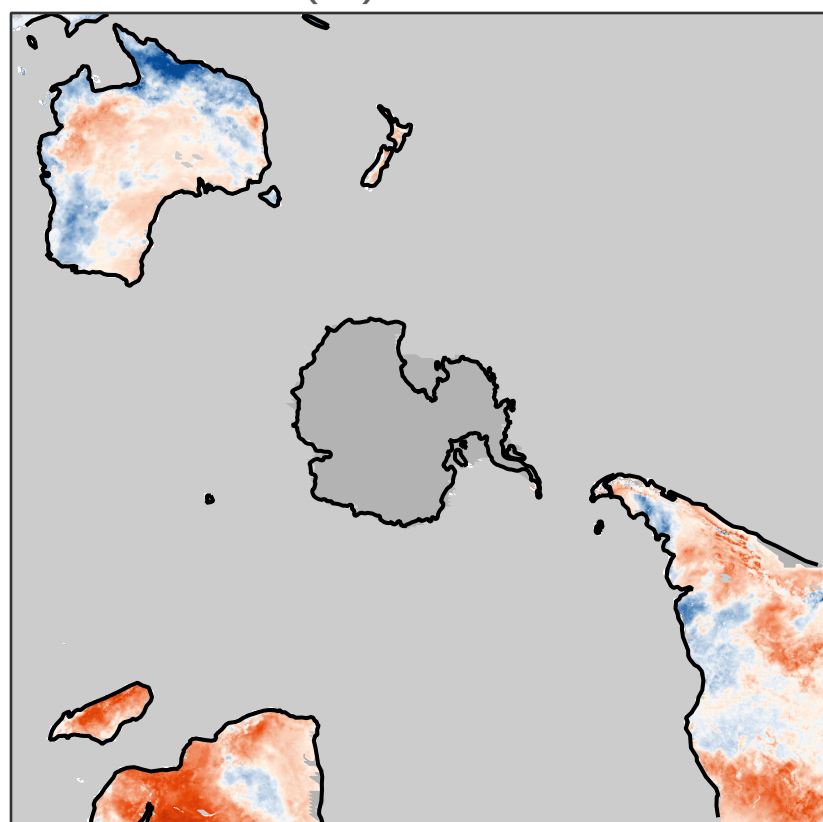

0-7 cm volumetric soil moisture (%)

PROGRAMME OF
THE EUROPEAN UNION

IMPLEMENTED BY

Climate
Change Service