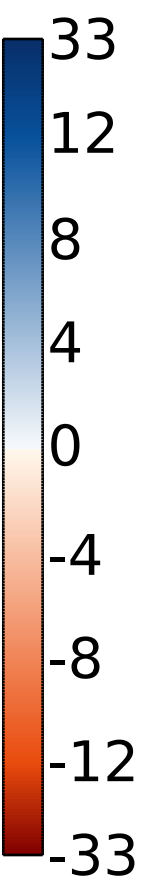

# Anomalies for December 2024

Data: ERA5 / soil moisture ERA5-Land. Reference period: 1991-2020. Credit: C3S/ECMWF

### Precipitation (mm/day)

### Surface air relative humidity (%)

### 0-7 cm volumetric soil moisture (%)

PROGRAMME OF  
THE EUROPEAN UNION

IMPLEMENTED BY

Climate  
Change Service