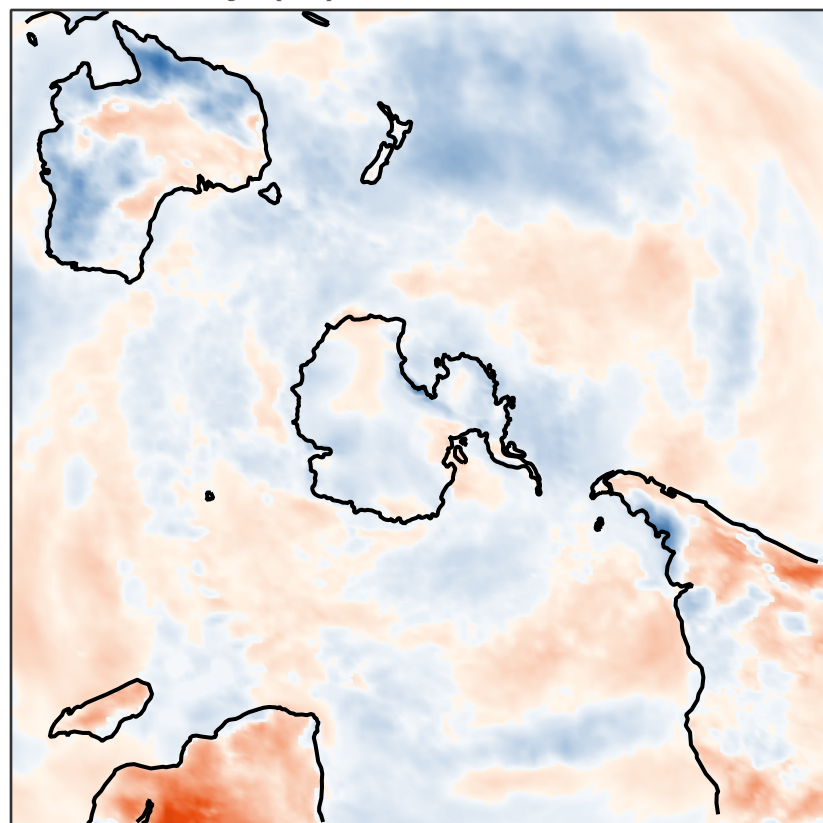

Surface air relative humidity (%)