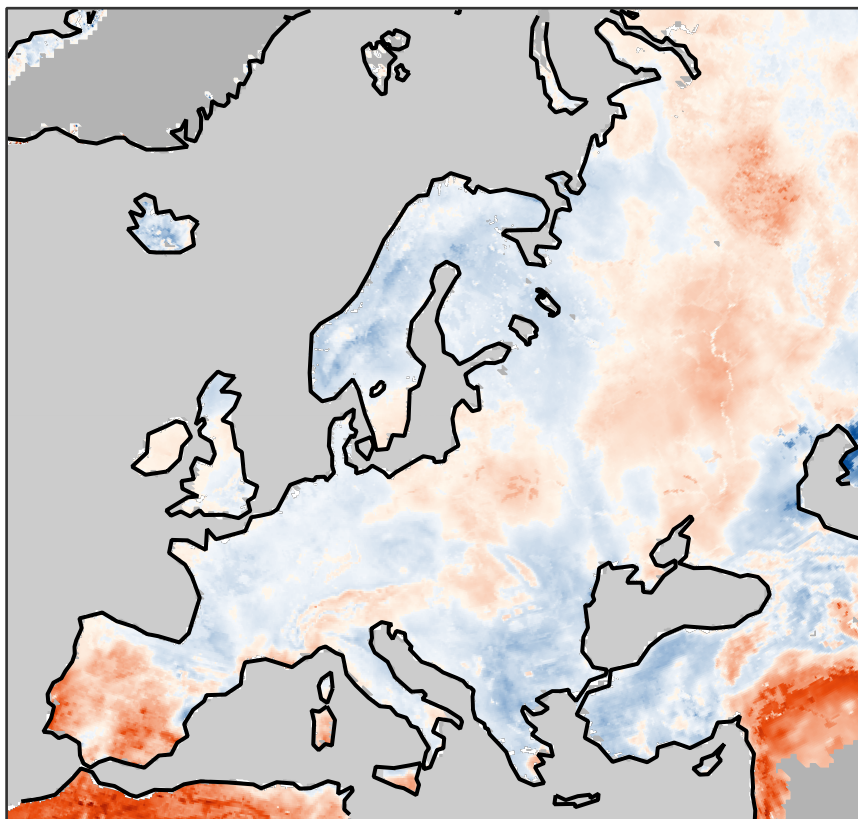

Anomalies for December 2024

Data: ERA5 / soil moisture ERA5-Land. Reference period: 1991-2020. Credit: C3S/ECMWF

Precipitation (mm/day)

Surface air relative humidity (%)

0-7 cm volumetric soil moisture (%)

Surface air temperature (°C)

PROGRAMME OF
THE EUROPEAN UNION