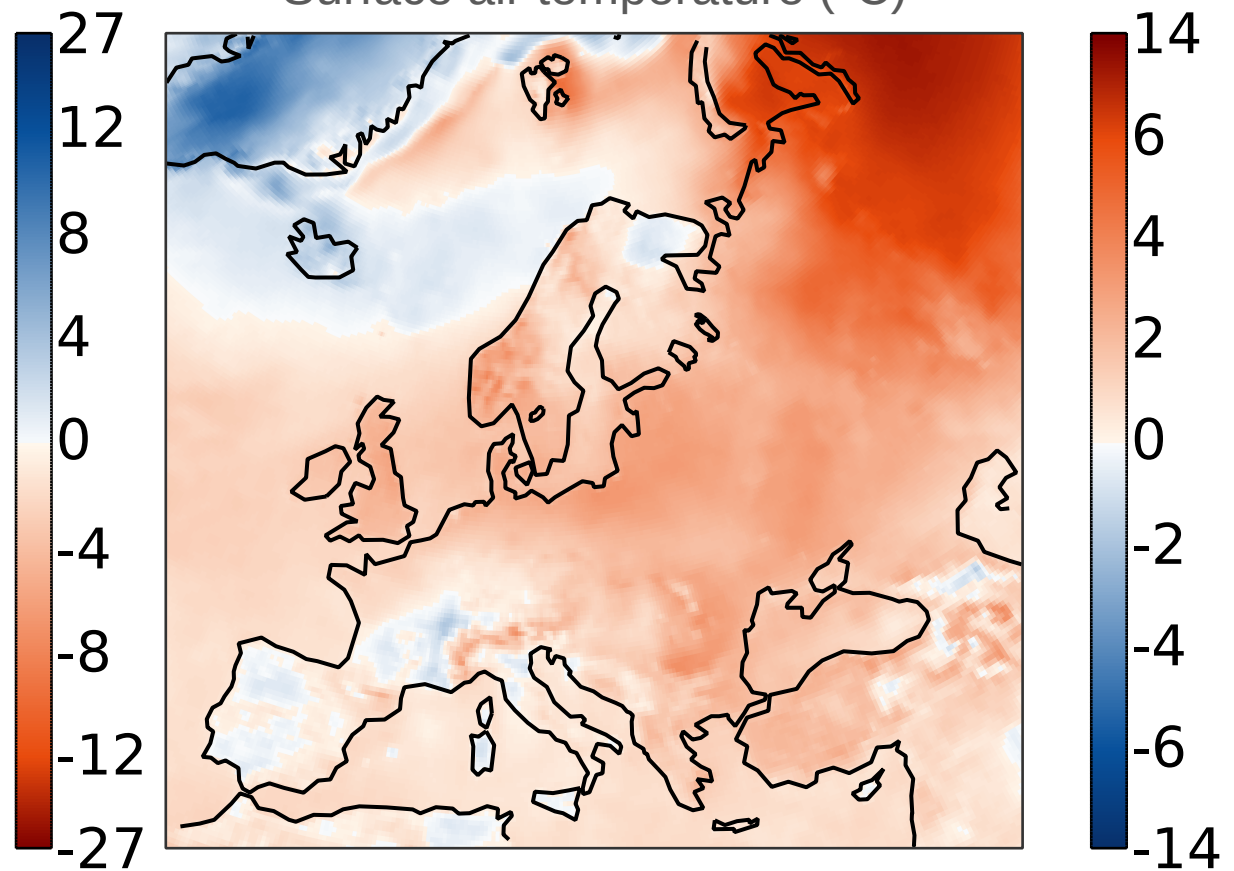

Anomalies for December 2024

Data: ERA5 / soil moisture ERA5-Land. Reference period: 1991-2020. Credit: C3S/ECMWF

Precipitation (mm/day)

Surface air relative humidity (%)

0-7 cm volumetric soil moisture (%)

Surface air temperature (°C)

PROGRAMME OF
THE EUROPEAN UNION