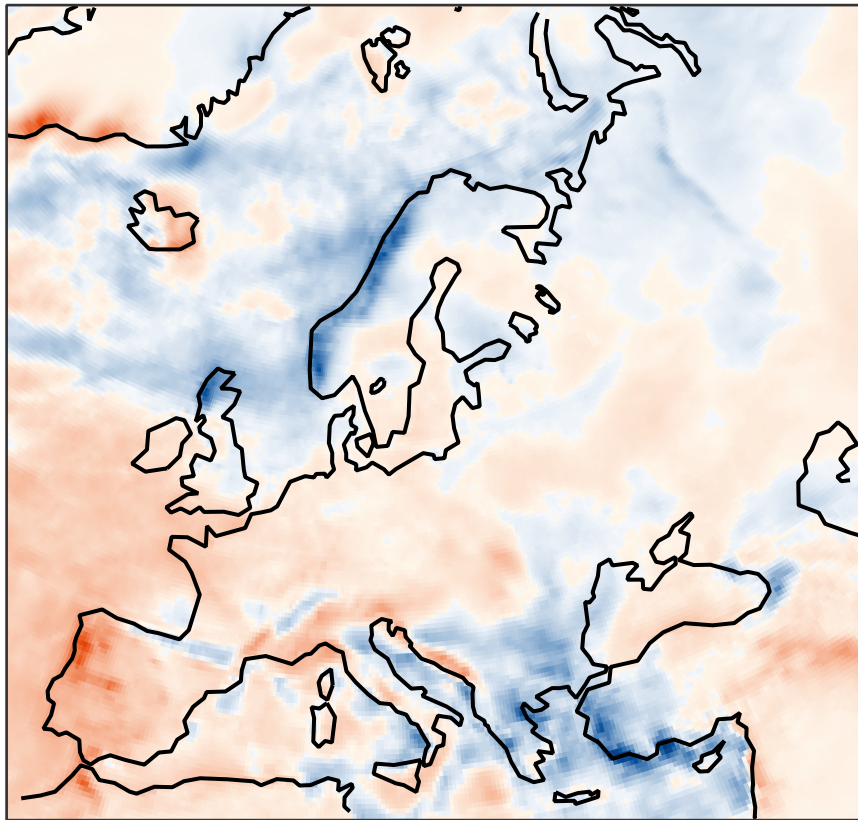

Anomalies for December 2024

Data: ERA5 / soil moisture ERA5-Land. Reference period: 1991-2020. Credit: C3S/ECMWF

Precipitation (mm/day)

Surface air relative humidity (%)

0-7 cm volumetric soil moisture (%)

Surface air temperature (°C)

PROGRAMME OF
THE EUROPEAN UNION