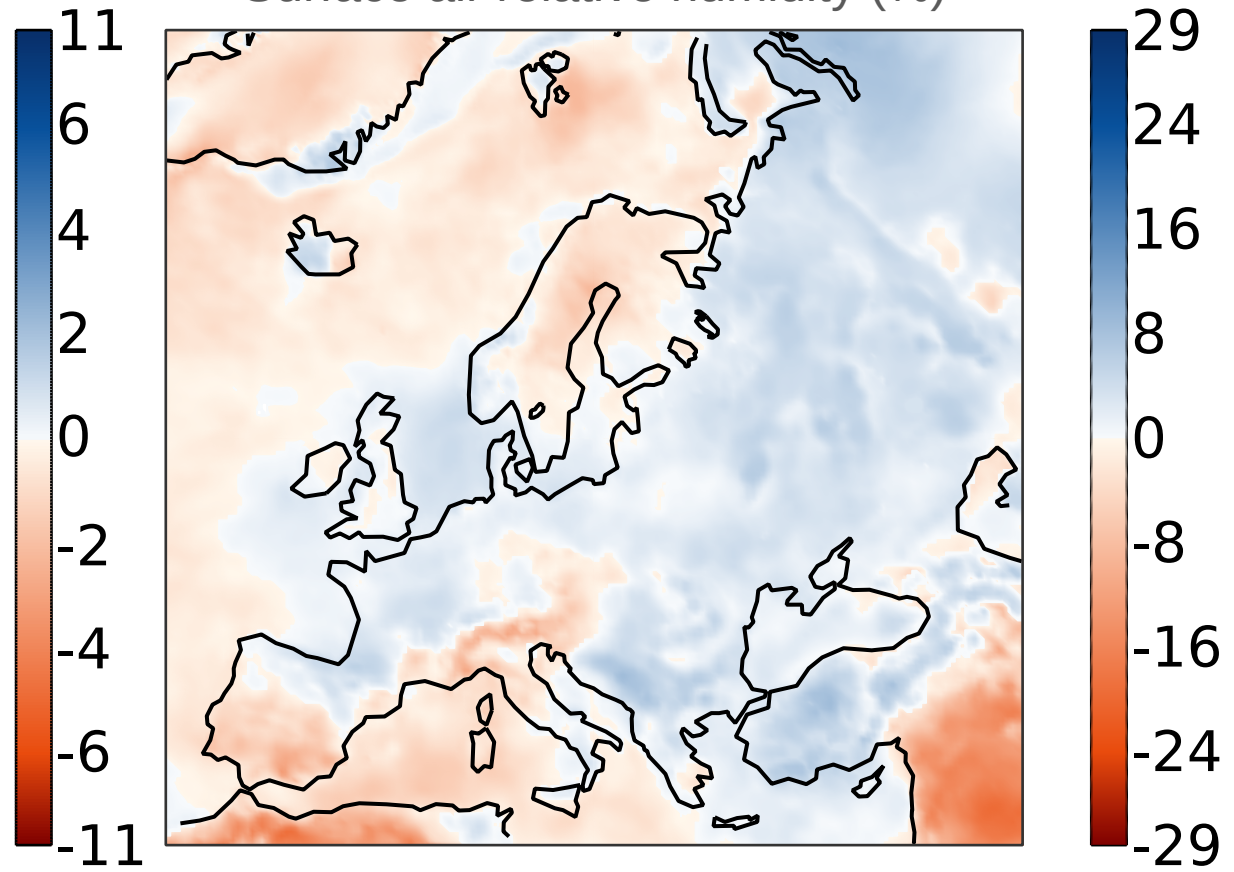

Anomalies for December 2024

Data: ERA5 / soil moisture ERA5-Land. Reference period: 1991-2020. Credit: C3S/ECMWF

Precipitation (mm/day)

Surface air relative humidity (%)

0-7 cm volumetric soil moisture (%)

Surface air temperature (°C)

PROGRAMME OF
THE EUROPEAN UNION