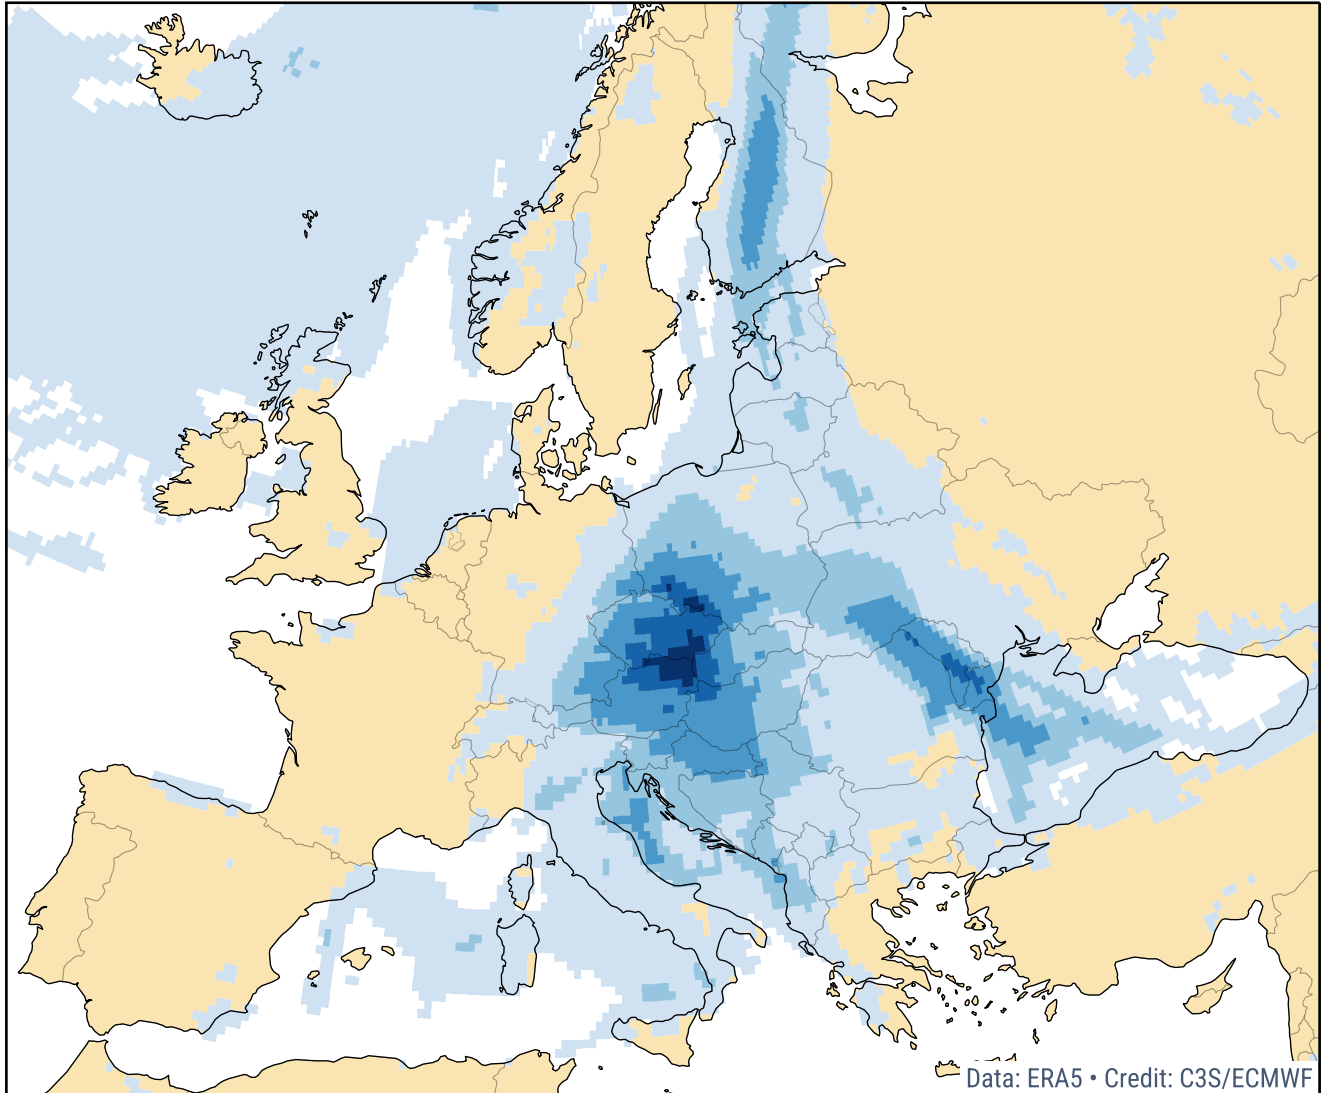

How many months' worth of rain fell on 12–16 September?

Ratio between 5-day total precipitation and monthly average total during 1991–2020

PROGRAMME OF
THE EUROPEAN UNION

IMPLEMENTED BY

Climate
Change Service
climate.copernicus.eu