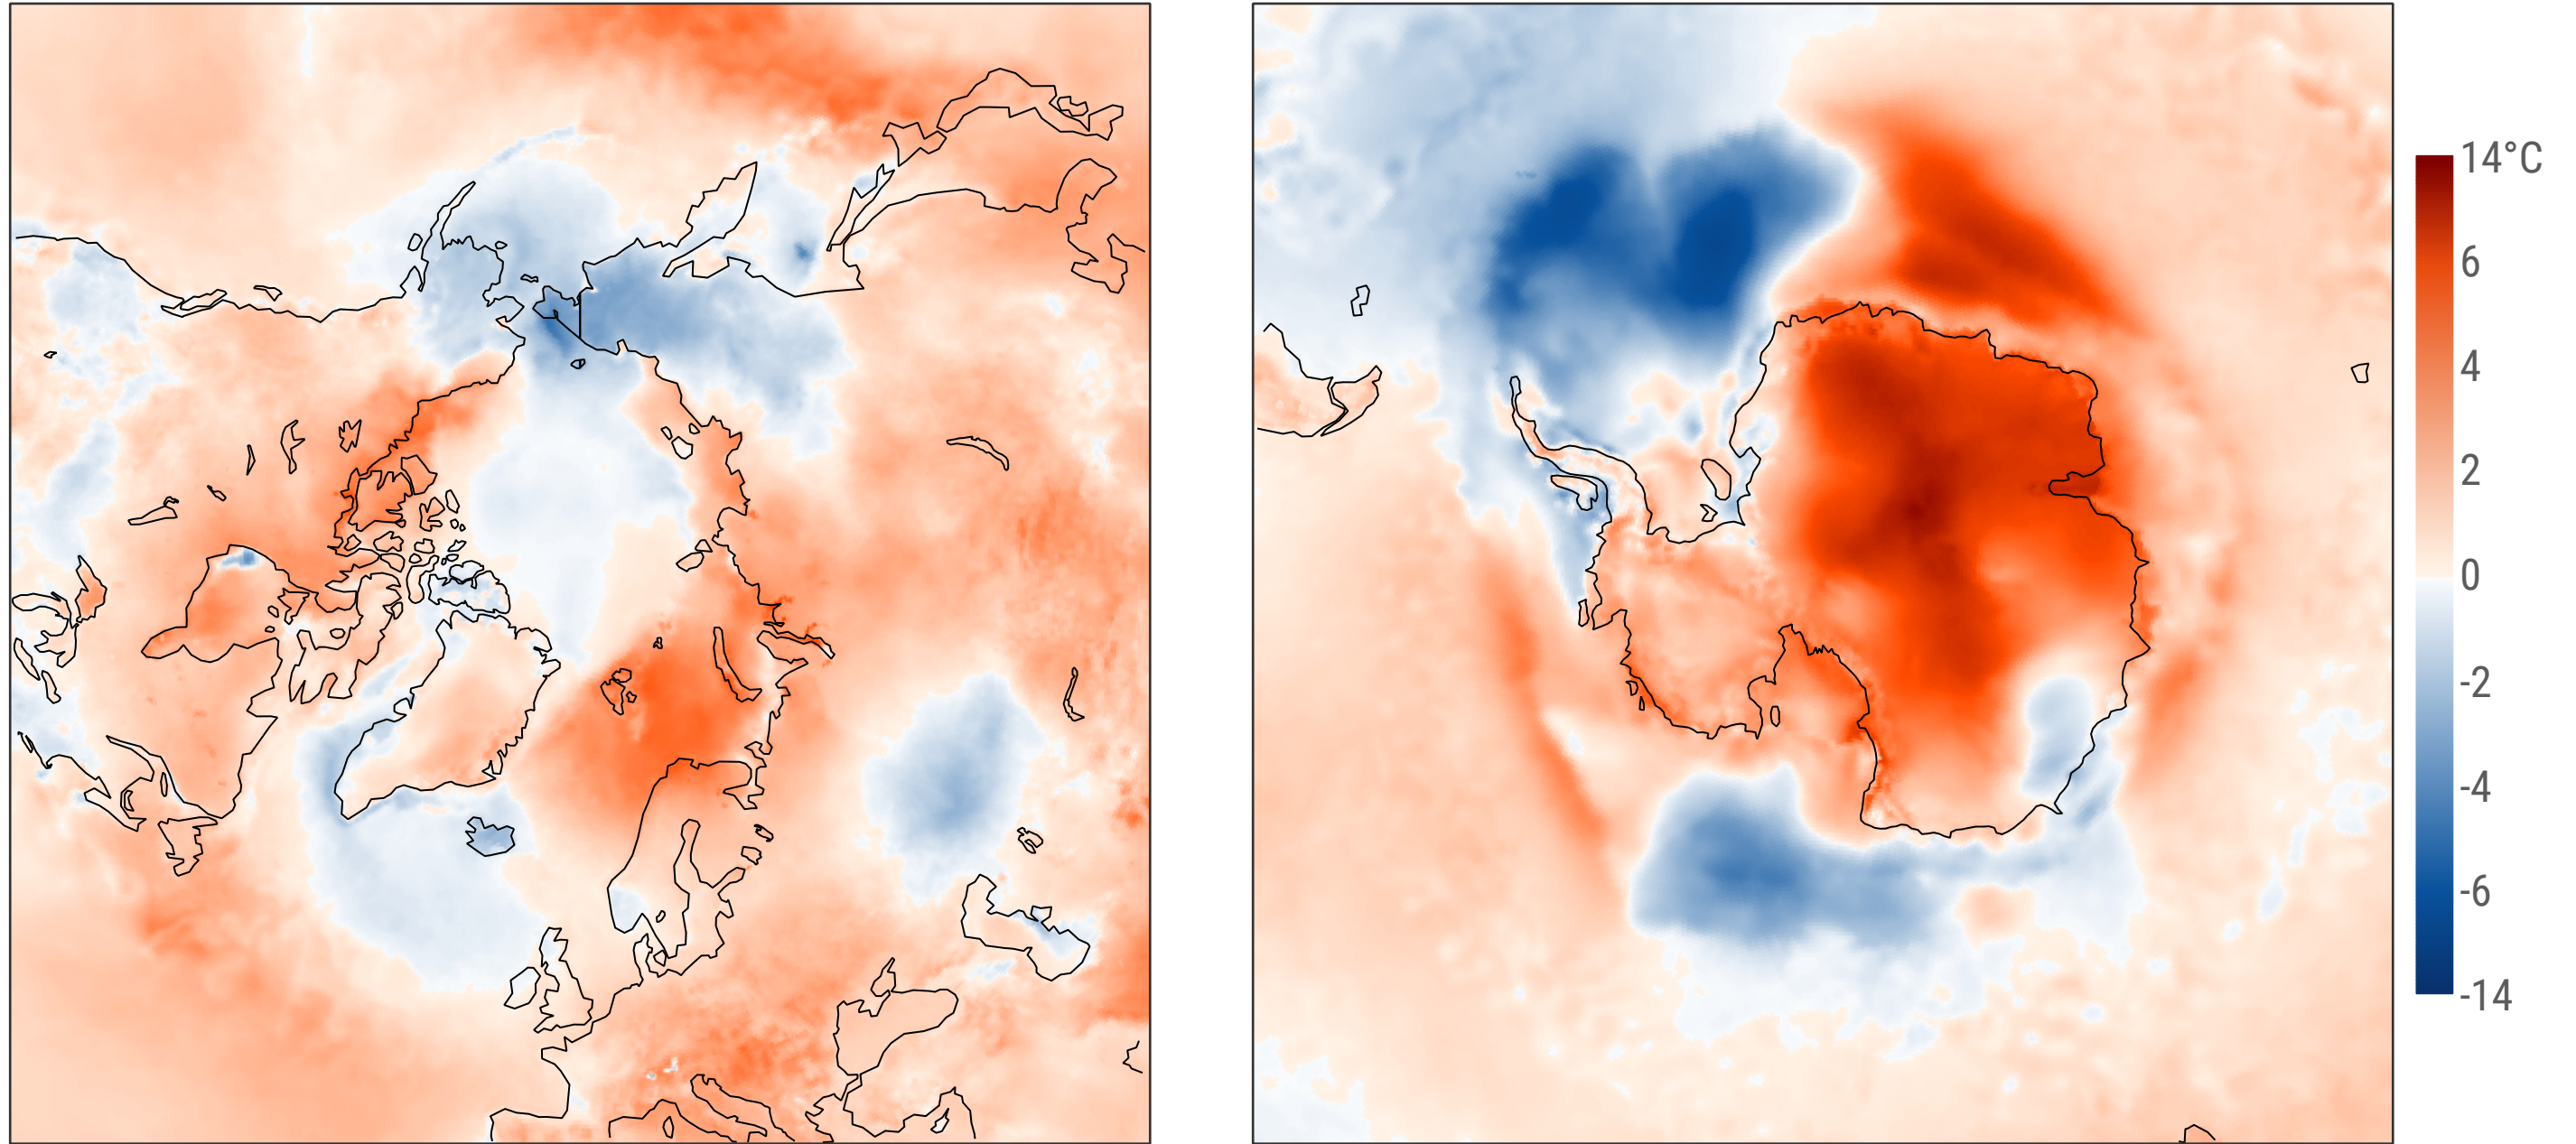

Surface air temperature anomaly for August 2024

Data: ERA5 • Reference period: 1991-2020 • Credit: C3S/ECMWF

PROGRAMME OF
THE EUROPEAN UNION

IMPLEMENTED BY

Climate
Change Service