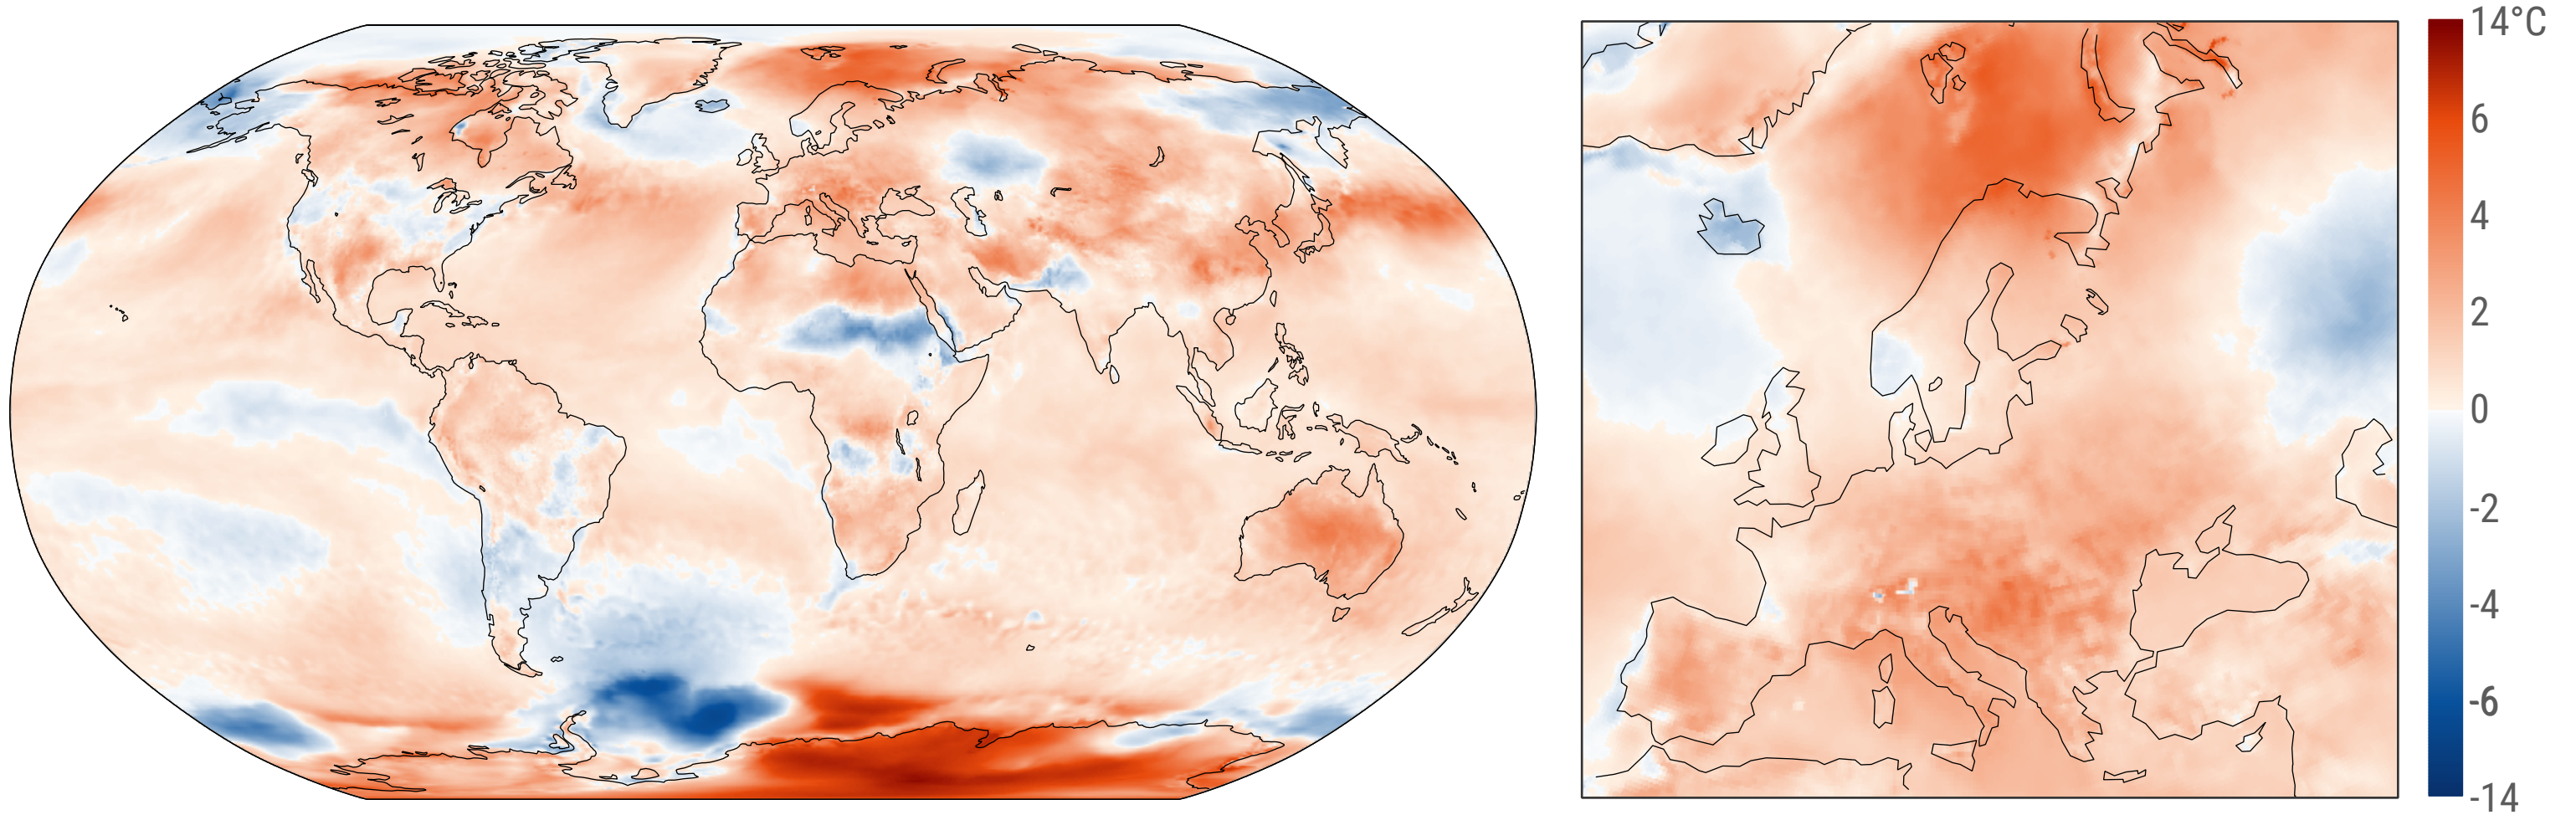

Surface air temperature anomaly for August 2024

Data: ERA5 • Reference period: 1991-2020 • Credit: C3S/ECMWF

PROGRAMME OF
THE EUROPEAN UNION

IMPLEMENTED BY

Climate
Change Service