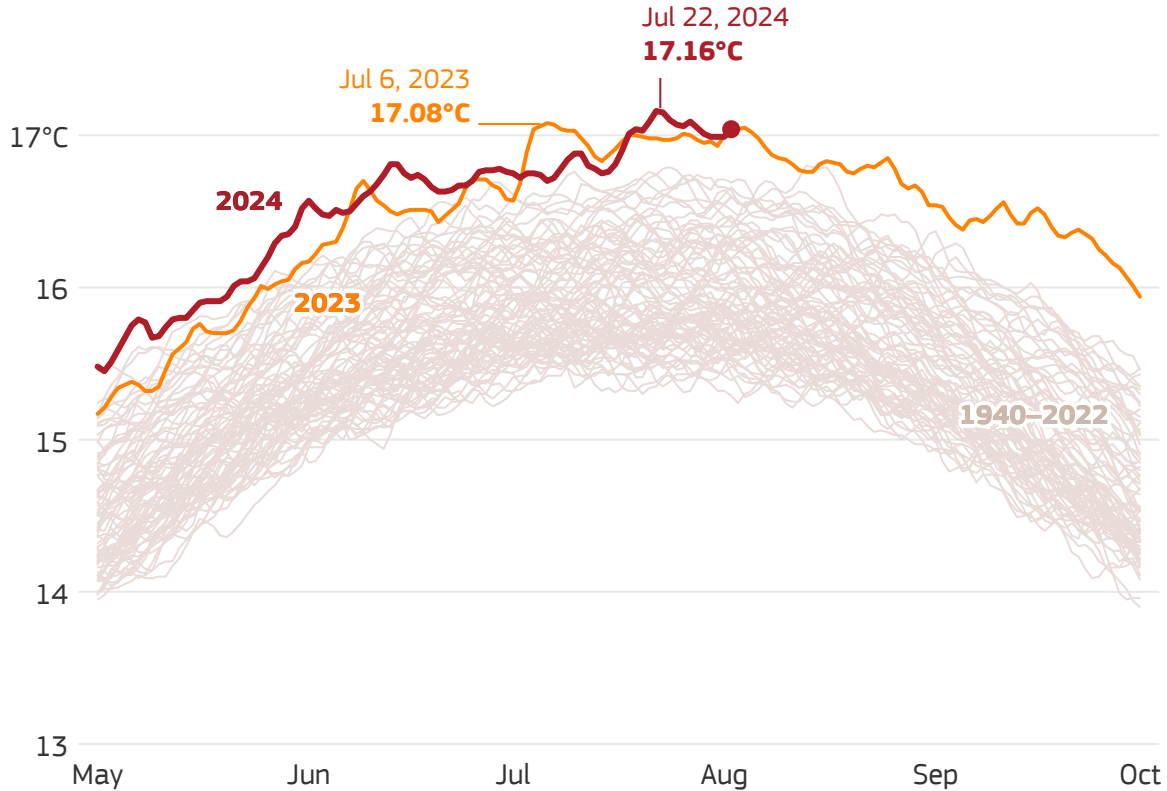

# Daily global surface air temperature

Data source: ERA5 • Credit: C3S/ECMWF

PROGRAMME OF  
THE EUROPEAN UNION