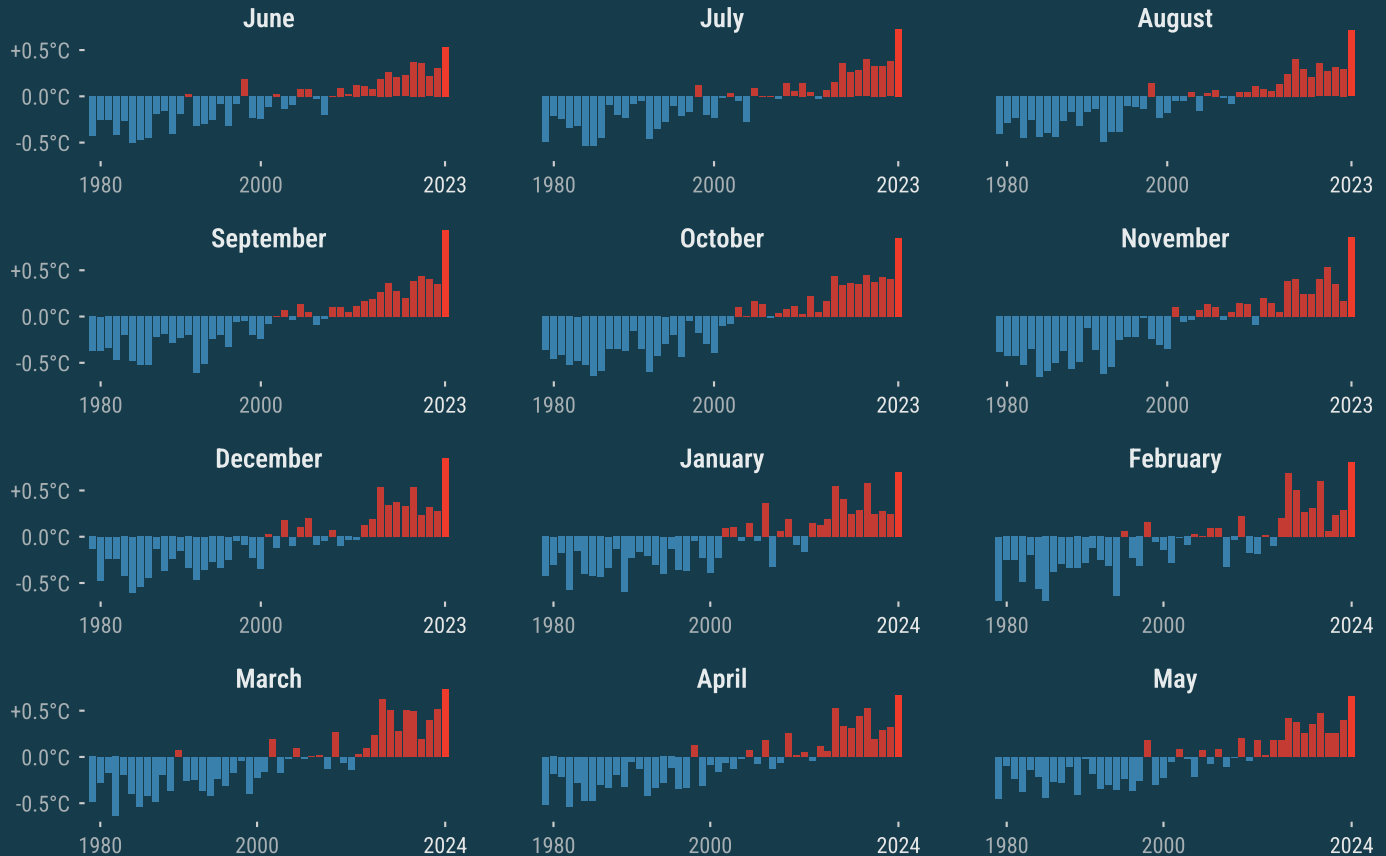

# Each month since June 2023 was the warmest on record for the corresponding month

Global surface air temperature anomalies relative to 1991–2020 • Data: ERA5 1979–2024 • Credit: C3S/ECMWF

PROGRAMME OF THE  
EUROPEAN UNION