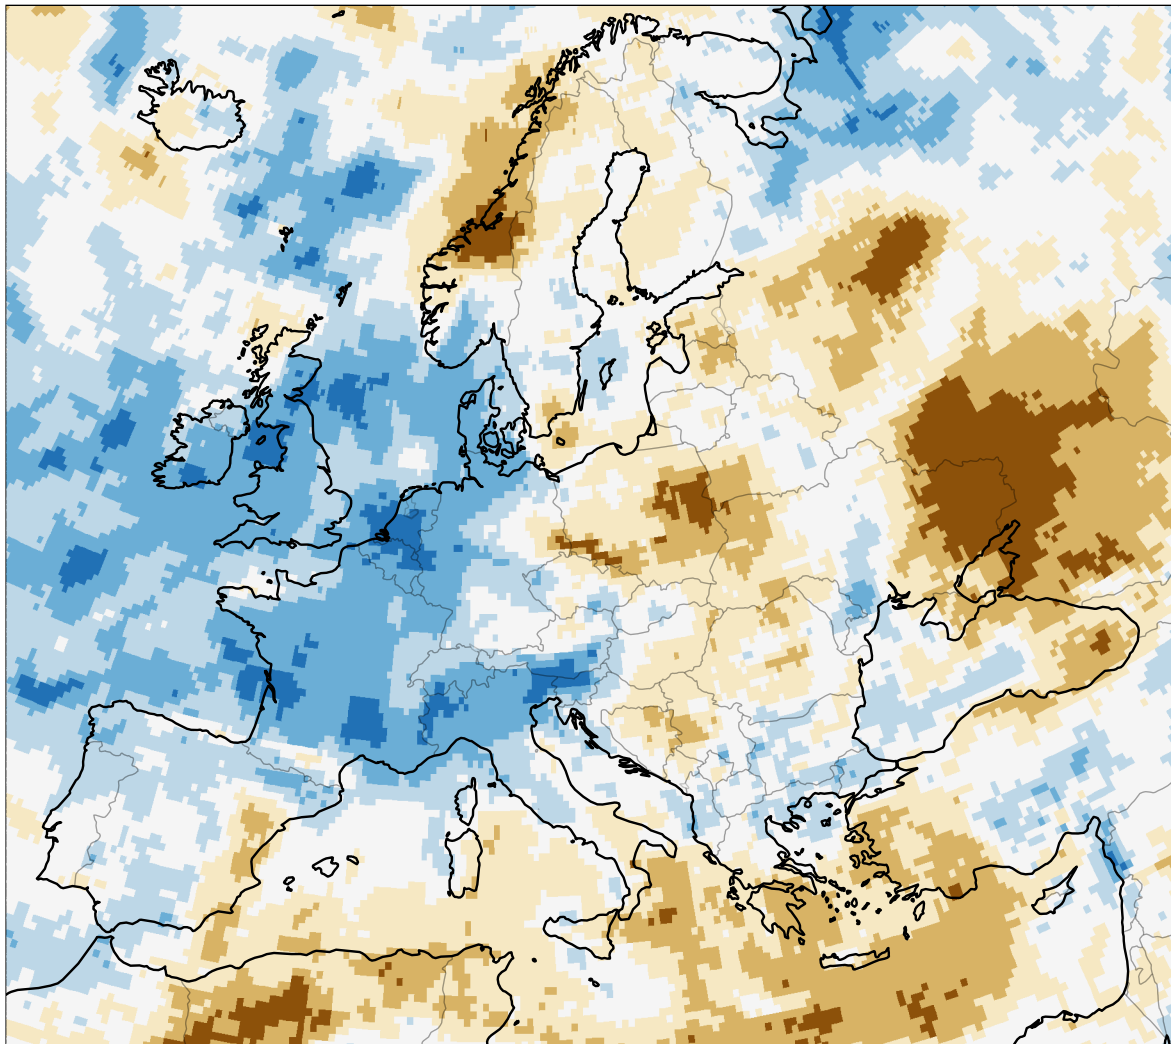

# Anomalies and extremes in precipitation for spring (March–May) 2024

Data: ERA5 1979-2024 • Reference period: 1991–2020 • Credit: C3S/ECMWF

PROGRAMME OF  
THE EUROPEAN UNION