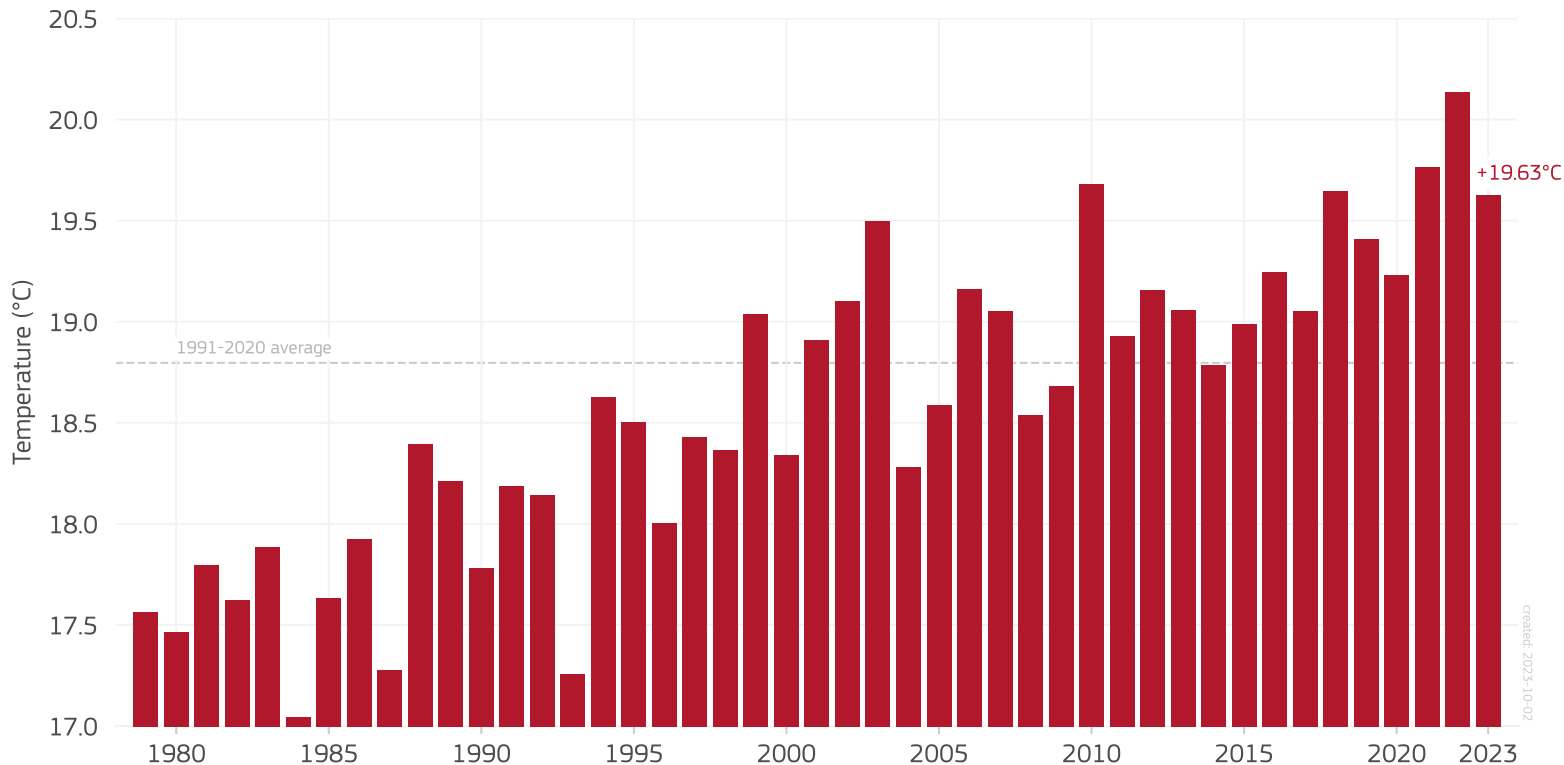

SURFACE AIR TEMPERATURE • JUNE–JULY–AUGUST

Europe (land area, 25°W–40°E, 34°–72°N)

Data: ERA5 • Reference period: 1991–2020 • Credit: C3S/ECMWF

created: 2023-10-02

PROGRAMME OF
THE EUROPEAN UNION